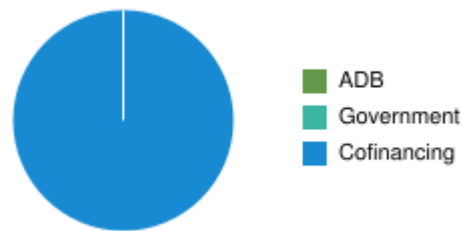

Funding

in US\$('000)
Cofinancing Source: JICA

ADB	-
Government	-
Cofinancing	284,880
Total	284,880

Photos

Upgrading the road will complete improvements to the Myanmar sections of the GMS East-West Corridor.