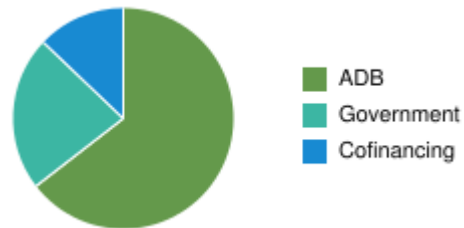

Funding

in US\$ ('000)

Confinancing Source: OPEC Fund

<b>ADB</b>	50,000
<b>Government</b>	17,500
<b>Cofinancing</b>	10,000
<b>Total</b>	77,500

Photos

During the civil works of Cambodia Road Improvement.

Source: Video screenshot.  
<http://www.adb.org/results/better-roads-give-new-life-southern-cambodia>